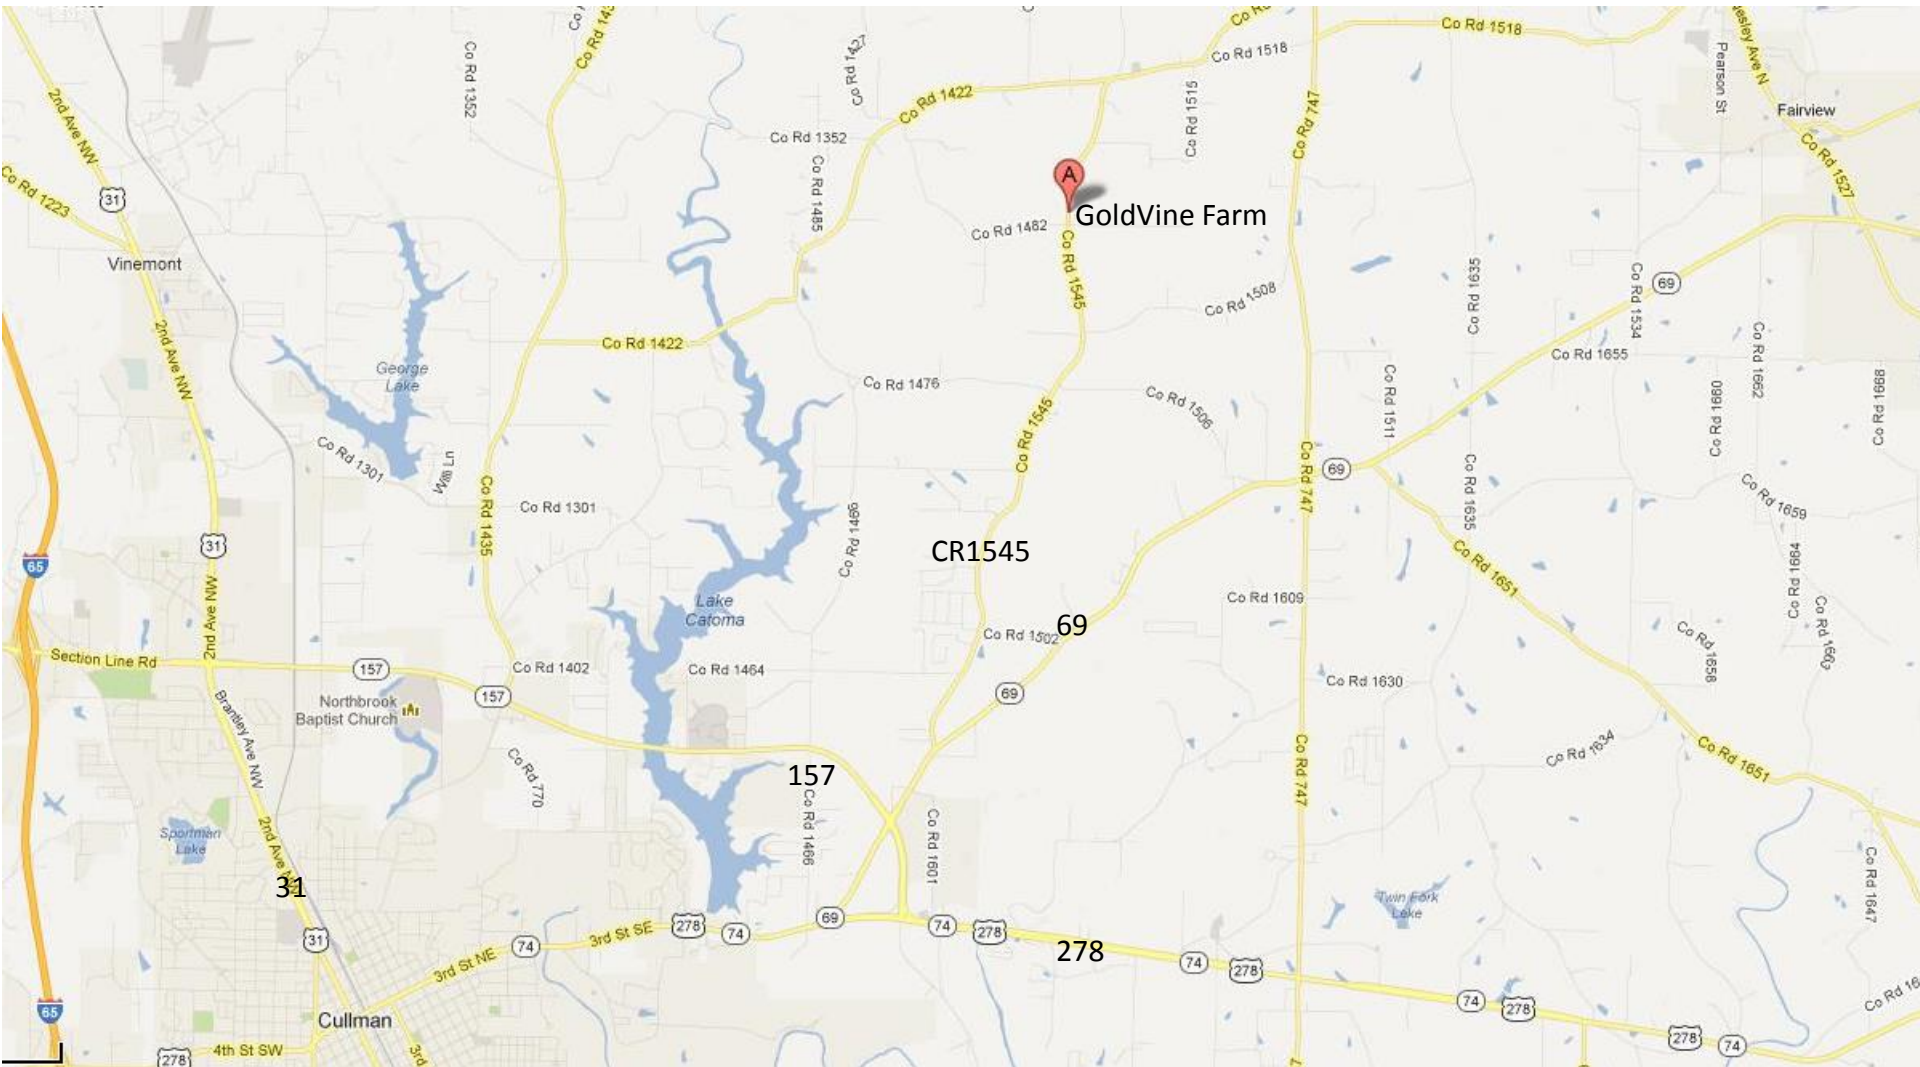

Map to GoldVine Farm – 3515 County Road 1545

From the point where County Road 1545 intersects with Hwy 69 travel 3.5 miles to farm on the right – GoldVine Farm sign in yard – Call Phillip Garrison at 256-507-0262 or Nancy at 256-708-7963 if you have a problem