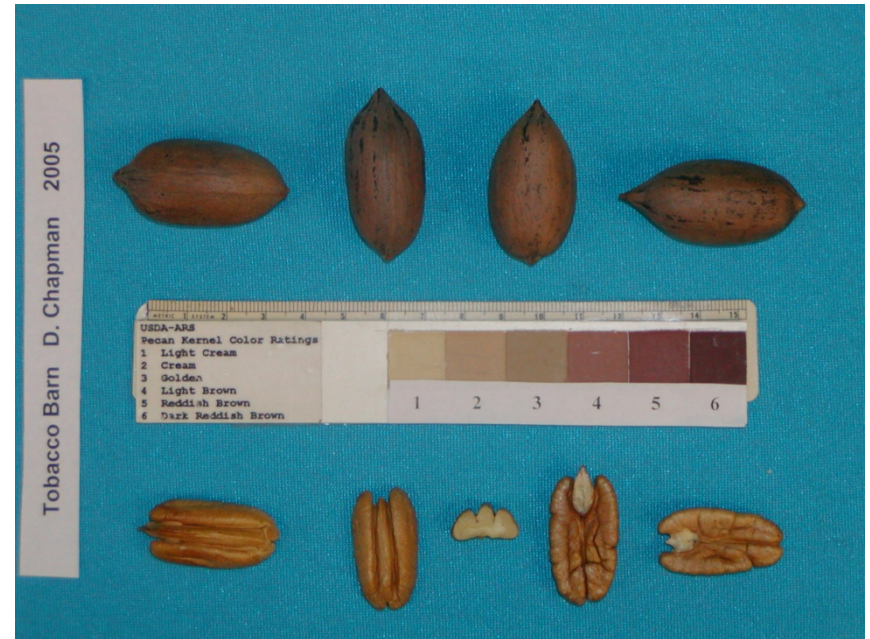

Average yield 982 lbs/Acre

61.8%kernel

New Selections

Currently in trials at Auburn

Jumbo Joy

Remlap, AL

Jumbo Joy

Gafford

Cape Fear

Warden

Jumbo Joy

Tobacco Barn

Waycross, GA

58 nuts/lb 56% kernel

Tree

Nut

TOBACCO BARN

SCHLEY