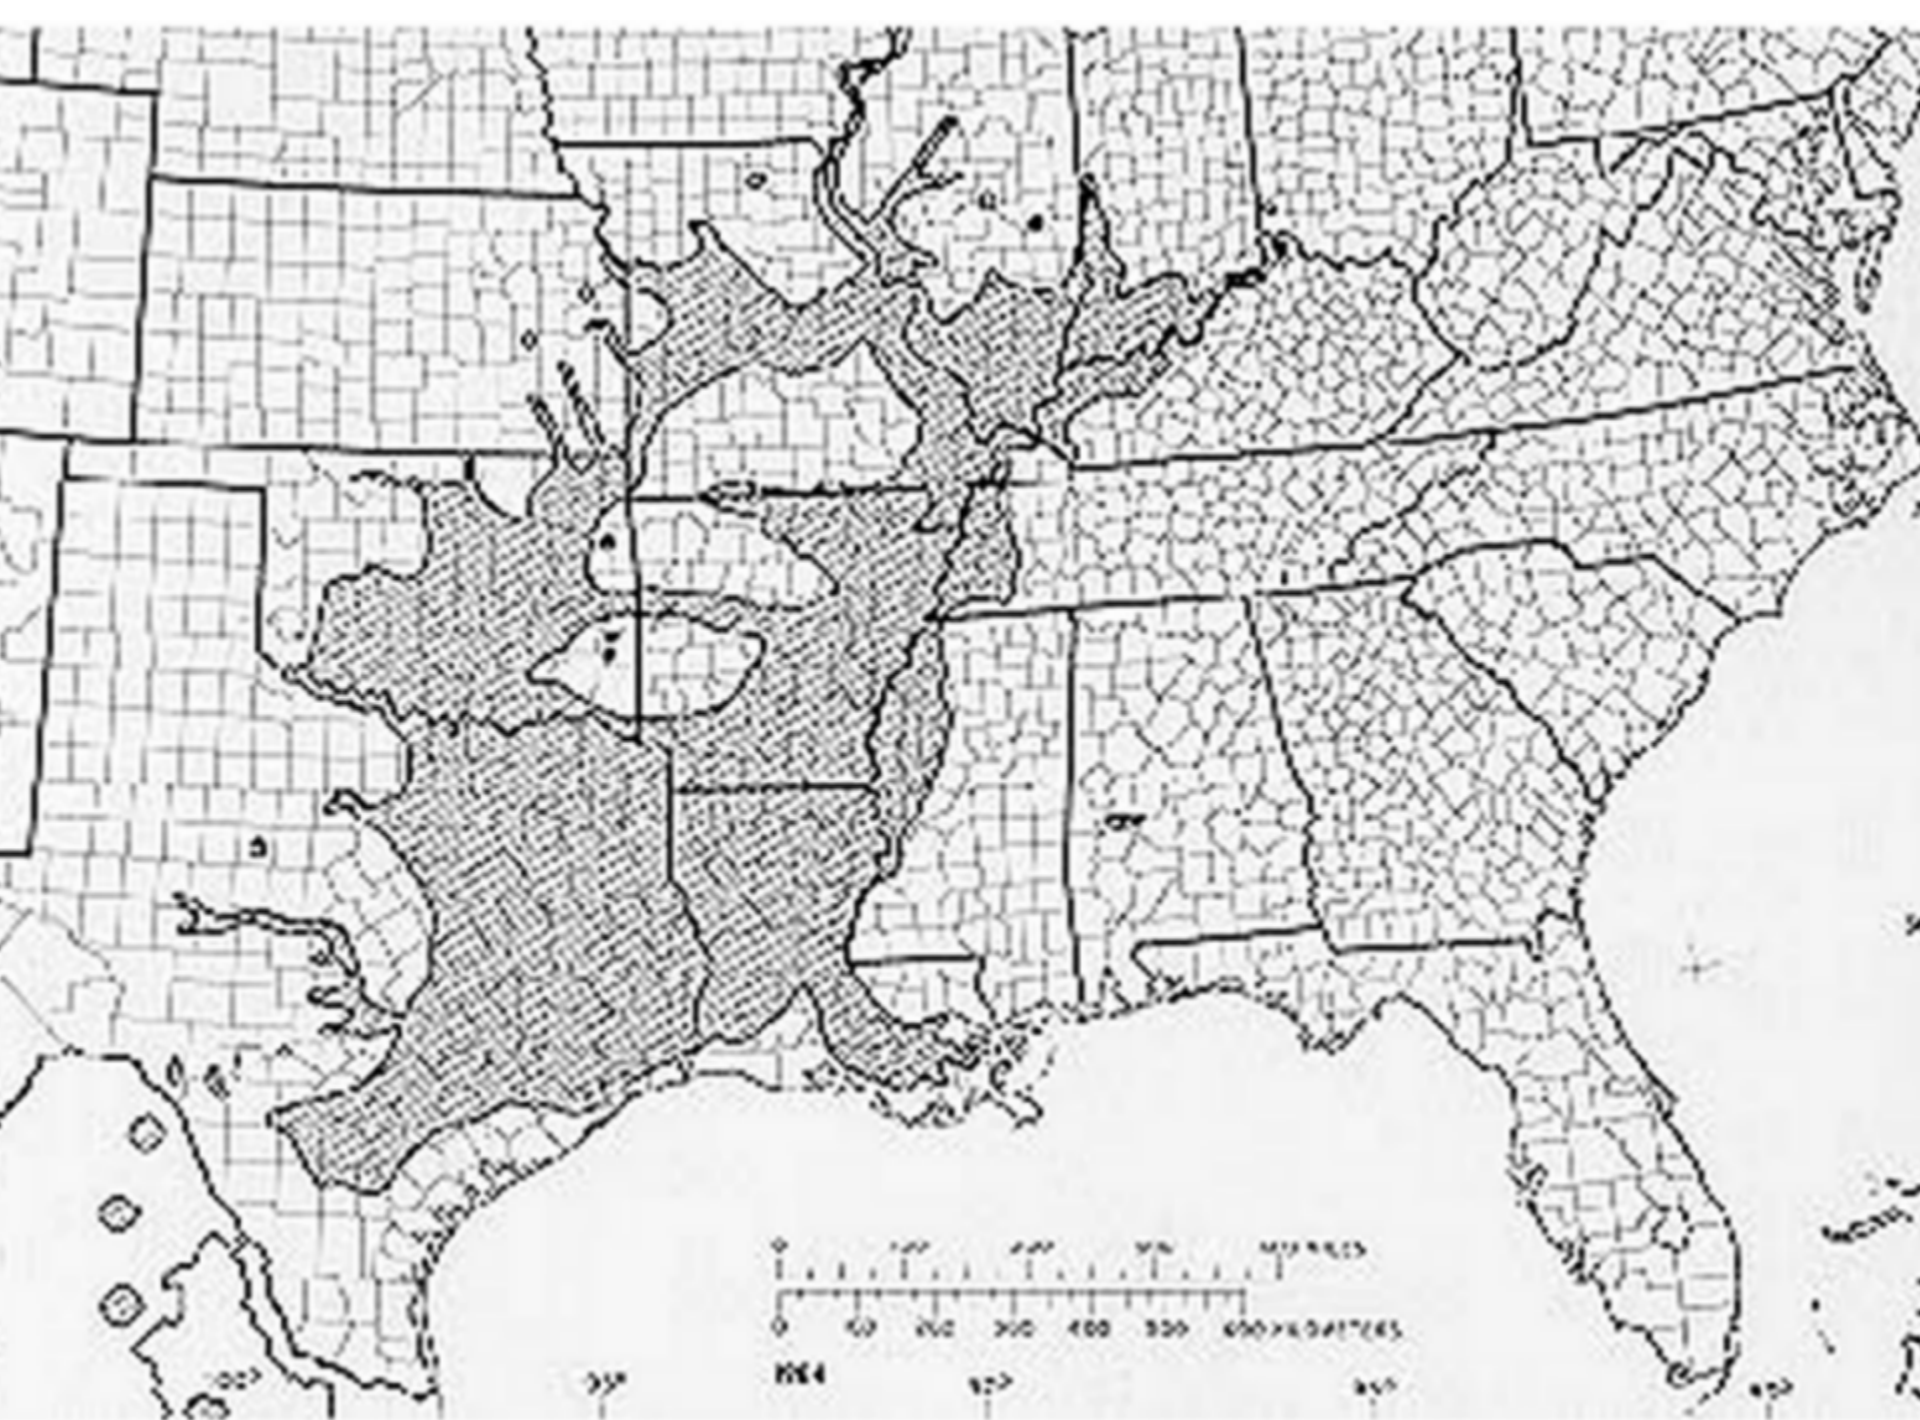

North Alabama Pecans

Cotton is crop most associated with the Tennessee Valley

FIG. 22. Two pecan trees, supposed to be remnants of the original forest, in dark brown clay soil in the black belt, about half way between Marion and Uniontown, Perry County. September 25, 1924. The largest one had a trunk 38 inches in diameter. The other one had been struck by lightning not long before.

FIG. 23. Supposed native pecan trees in Walker's Bottom, about two and one-half miles west of Uniontown, in Marengo County, with a fallen trunk of same species about four feet in diameter in the foreground. September 25, 1924.

88% of all CREEK trees were totally killed.

Average Frost Free Period

April 15 to October 15

Or about 180 days

OCONEE

August 18, 2008

PAWNEE

August 18, 2008